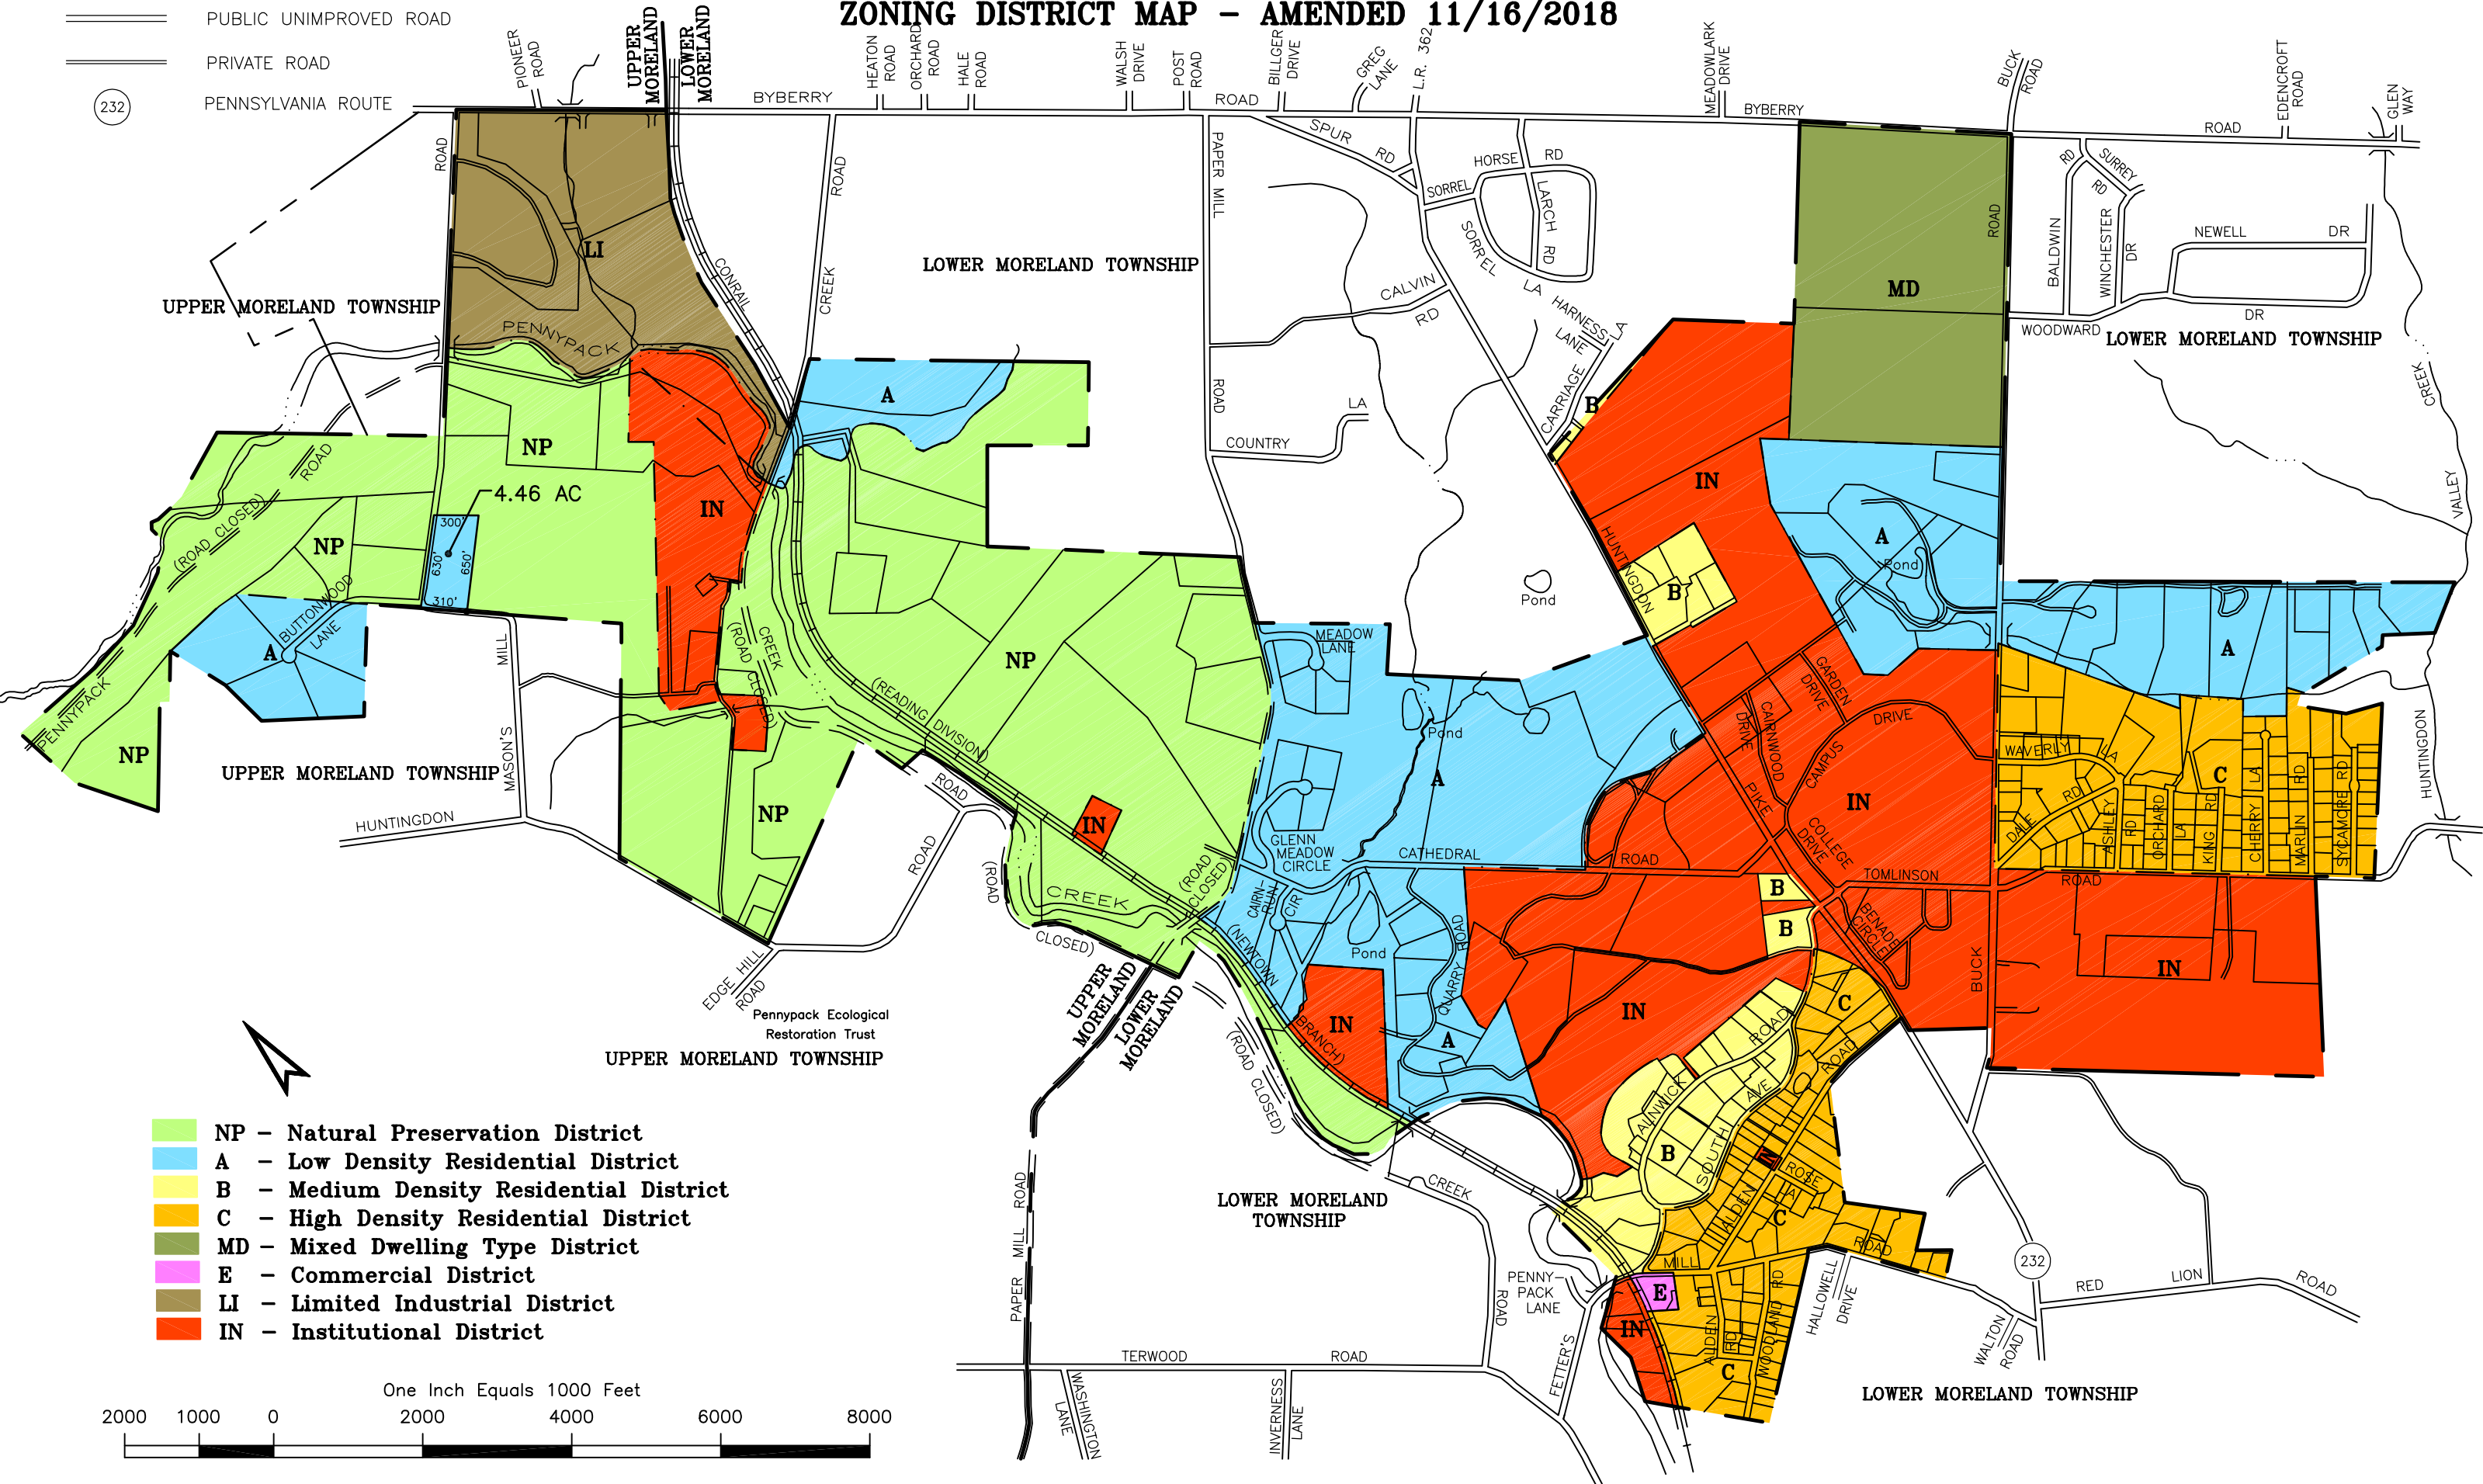

BRYN ATHYN BOROUGH

MONTGOMERY COUNTY, PENNSYLVANIA

ZONING DISTRICT MAP - AMENDED 11/16/2018

- PUBLIC ROAD
- PUBLIC UNIMPROVED ROAD
- PRIVATE ROAD
- PENNSYLVANIA ROUTE

- NP - Natural Preservation District
- A - Low Density Residential District
- B - Medium Density Residential District
- C - High Density Residential District
- MD - Mixed Dwelling Type District
- E - Commercial District
- LI - Limited Industrial District
- IN - Institutional District